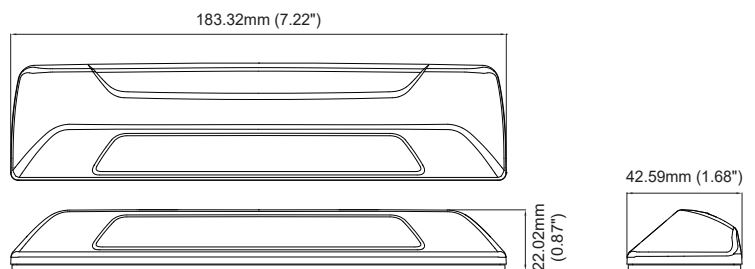

12~24VDC

SL157 series

7 Inch Exterior Scene Light

FEATURES

- Compact and simple design wherever you need illumination.
- Over 1400 Lumen output; Luminous intensity ≥ 660 Lux at 1 meter.
- Certified ECE R10 and CISPR 25.
- 12~24V wide range input.
- Reverse polarity protection.
- Available in black, white or chrome bezel.
- Die-cast aluminium base for efficient heat dissipation and high LED durability.
- Weatherproof and vibration resistant design for internal or external use.

Max. Current: 1.2A @12VDC / 0.6A @24VDC

Max. Power: 14.4 Watt

Wires: Red-VDC: 21cm (20AWG)
Black-GND : 21cm (20AWG)

Fuse Rating: 2A

LED Colour: White

Lens Colour: Clear

Storage Temp. (°C): -40° ~ +75°

Working Temp. (°C): -30° ~ +65°

Warranty: 5 years

Weight : 108g

DIMENSIONS

PART NO.

W012-0xy3W-000

x : refer to R10 label

- 0 = w/o R10 Label
- 1 = w/ R10 Label

y : refer to Bezel Kit