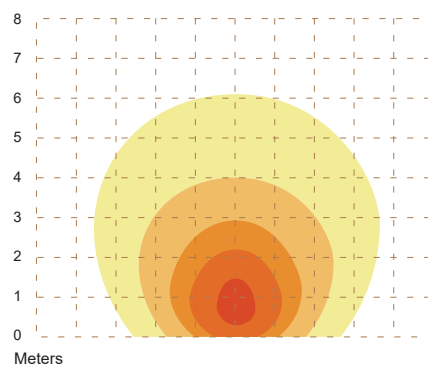

ILLUMINANCE PATTERN

(Lux) 80 60 40 20 10

* At 2m mounting height

ACCESSORIES

07040023
(Bezel, Black)

07040030
(Bezel, White)

07040047
(Bezel, Chrome)